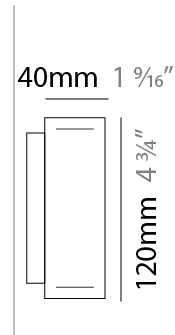

LED120 SURFACE

D73029- -

base number
Color   Finish
Temperature   Options

1. To build a product code in our configurator select the specify button on the base model # product page
2. To build a manual product code on this datasheet choose from the options listed below in blue font and add the suffix to the base model #

GENERAL

Series: Woodlin
Subseries: LED120
Brand: Tunto
Division: Design
Mounting Type: Surface
Mounting Location: Wall
Subcategory: Profile

PHYSICAL

Shape: Rectangle
Length (mm): 700
Length (in): 27 ⁹/₁₆
Width (mm): 40
Width (in): 1 ⁹/₁₆
Height (mm): 120
Height (in): 4 ³/₄
Extension (mm): 40
Extension (in): 1 ⁹/₁₆
Light Distribution: Direct / Indirect
Diffuser: Opal
Fixture Finish: [WAL / ASH / OAK / BLK / WHI](#)
Fixture Material: Wood

ELECTRICAL

Lamp Type: LED
Input Wattage (W): 31
Total Output Wattage (W): 25.3
Dimming: Tri-Mode (Non-Dimming and Phase Dimming (120Vac only) and 0-10V Dimming)
Driver Included: Yes
Driver Location: Remote
Driver Type: Constant Current - Universal
Driver Class: Class 2
Housing: ENCP3
Input Voltage (V): 120 - 277
Constant Current (MA): 700

LED

Color Temperature (°K): [2700 / 3000 / 4000](#)
Max. Delivered Lumen (lm): 1500
CRI: >93 CRI
Lamp Life (hrs): 50000

OPTICAL

RATINGS AND CERTIFICATIONS

Certified By: Certified for North American Standards
IP rating: IP20

PROJECT	_____
TYPE	_____
SPECIFIER	_____
QUANTITY	_____
DATE	_____

700mm 27 ⁹/₁₆"

Indirect